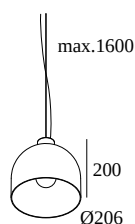

## MANTELLLO L2020 E27

25816 0000 BBR

AVAILABLE IN

**BLACK BRONZE** 25816 0000 BBR

**RAW WHITE** 25816 0000 RW

[View on website](#)

General info	
<b>LOCATION</b>	indoor
<b>INSTALLATION</b>	Ceiling Suspended
<b>INGRESS PROTECTION</b>	IP20
<b>WEIGHT (KG)</b>	0.5
<b>ADJUSTABILITY</b>	non adjustable
<b>INFORMATION</b>	INCL.1 x CABLE 2 x 0.75mm <sup>2</sup> 1,6m INCL.1 x CABLE SUSPENSION SINGLE AUTOM. 1.6m
Electrical info	
	1 x LED Filament max.20W
<b>CLASS</b>	I
Lightsource info	
<b>LIGHTSOURCE NAME</b>	E27