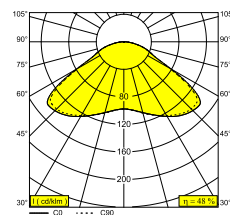

## MANTELLLO L2020 E27

25816 0000 BBR

AVAILABLE IN

**BLACK BRONZE** 25816 0000 BBR

**RAW WHITE** 25816 0000 RW

[View on website](#)

General info	
<b>LOCATION</b>	indoor
<b>INSTALLATION</b>	Ceiling Suspended
<b>INGRESS PROTECTION</b>	IP20
<b>WEIGHT (KG)</b>	0.5
<b>ADJUSTABILITY</b>	non adjustable
<b>INFORMATION</b>	INCL.1 x CABLE 2 x 0.75mm <sup>2</sup> 1,6m INCL.1 x CABLE SUSPENSION SINGLE AUTOM. 1.6m
Electrical info	
	1 x LED Filament max.20W
<b>CLASS</b>	I
Lightsource info	
<b>LIGHTSOURCE NAME</b>	E27